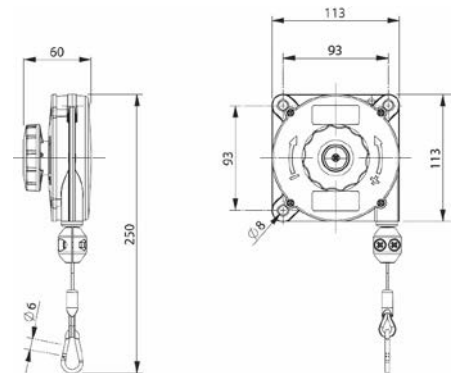

Balancer for Multifunctional Plug (30917)

Product Characteristics

- The balancer pulls the multifunctional plug including the cable above head height and keeps your workplace clean and tidy.
- Over the entire rope range, the balancer has a uniform load-bearing capacity that you can set between 2 and 3 kg with a rope length of 1.6 m.
- You can set the retractable rope length so that it is possible to keep the multifunctional plug within reach in different installation situations.
- The balancer consists of a sturdy die-cast aluminium housing, flexible and resilient stainless steel wire rope and is characterized by its precise rope guidance and the spring that is designed for a long service life.
- Can be mounted on ceilings and walls.

Intended Use

The balancer is intended exclusively for pulling a multifunctional plug including the cable up above head height as well as for use indoors; it has a load-bearing capacity of 2 to 3 kg.

Dimensions

Technical Data

Load-bearing capacity (can be set steplessly using the rotary button)	2 – 3 kg
Rope	Stainless steel, \varnothing 2 mm
Rope length (can be set shorter)	1.6 m
Fastening holes	\varnothing 8 mm
Weight	0.790 kg approx.
Housing	Die-cast aluminium
Item number	30917